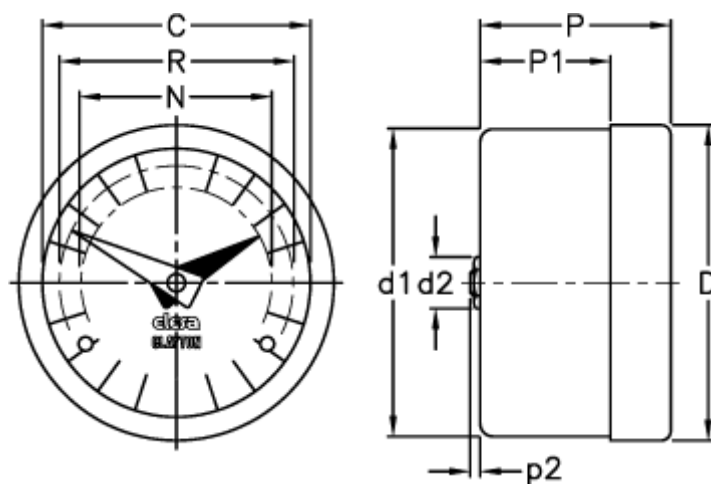

Data Sheet

Article number: 2307020931

Description: E+G Gravity indicator
GA02-0060-D

Measures

C = 60

R = 51

D = 68.4

D1 = 67.0

d2 = 8

N = 44

P = 32

P1 = 19.3

p2 = 1.0